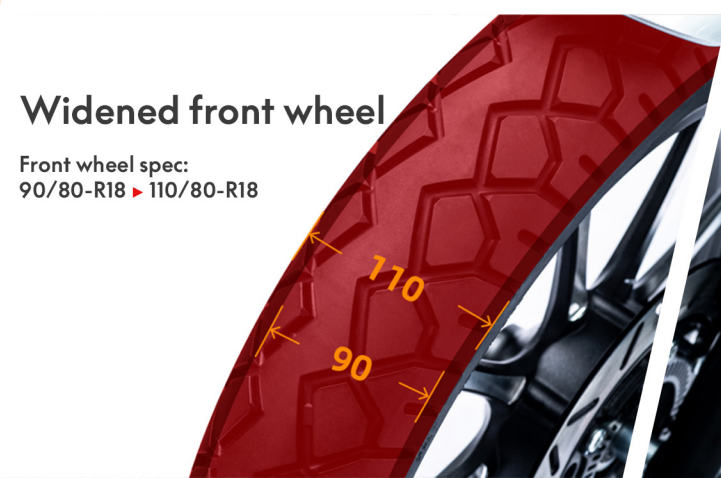

RA2

Retro Style Sport Cruiser

Classic round lamp

Brand new stylish LED round meter

Water-drop-shaped fuel tank

Widened retro style seat

Front and rear disc brake + Dual channel ABS

Aluminium alloy wheel + tubeless tyre

Torpedo-shaped muffler made of stainless steel

Seeking Vintage is Menifestation of Vogue

RA2

Retro Style Sport Cruiser

Suspended crescent-shaped tail lamp

Widened front wheel

Front wheel spec:
90/80-R18 ▶ 110/80-R18

Brand new PR250 engine
International 6 speeds,
robust and steady power output
Max. Power: 14kw/8000rpm
Max. Torque: 18N·m/6000rpm

- Core technologies:
- Silent timing chain
 - Valve clearance to be offset automatically
 - Engagement by staggered teeth to eliminate clearance
 - Double buffering balance shaft
 - Roller rocker
 - Lubricating by direct cooling injection
 - Light weight piston
 - Innovative transmission
 - Efficient combustion